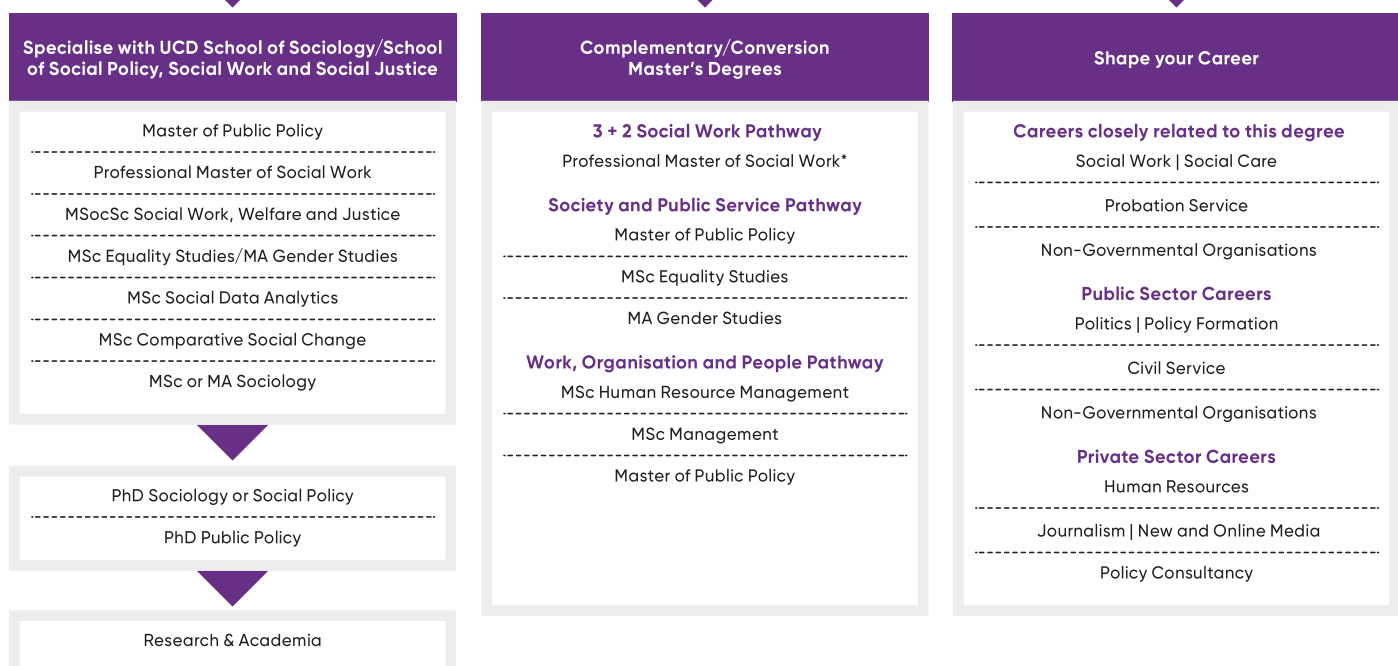

* Students on the pathway who meet entry requirements are eligible to apply for a place on UCD's two year Professional Master of Social Work, a requirement to practice as a social worker